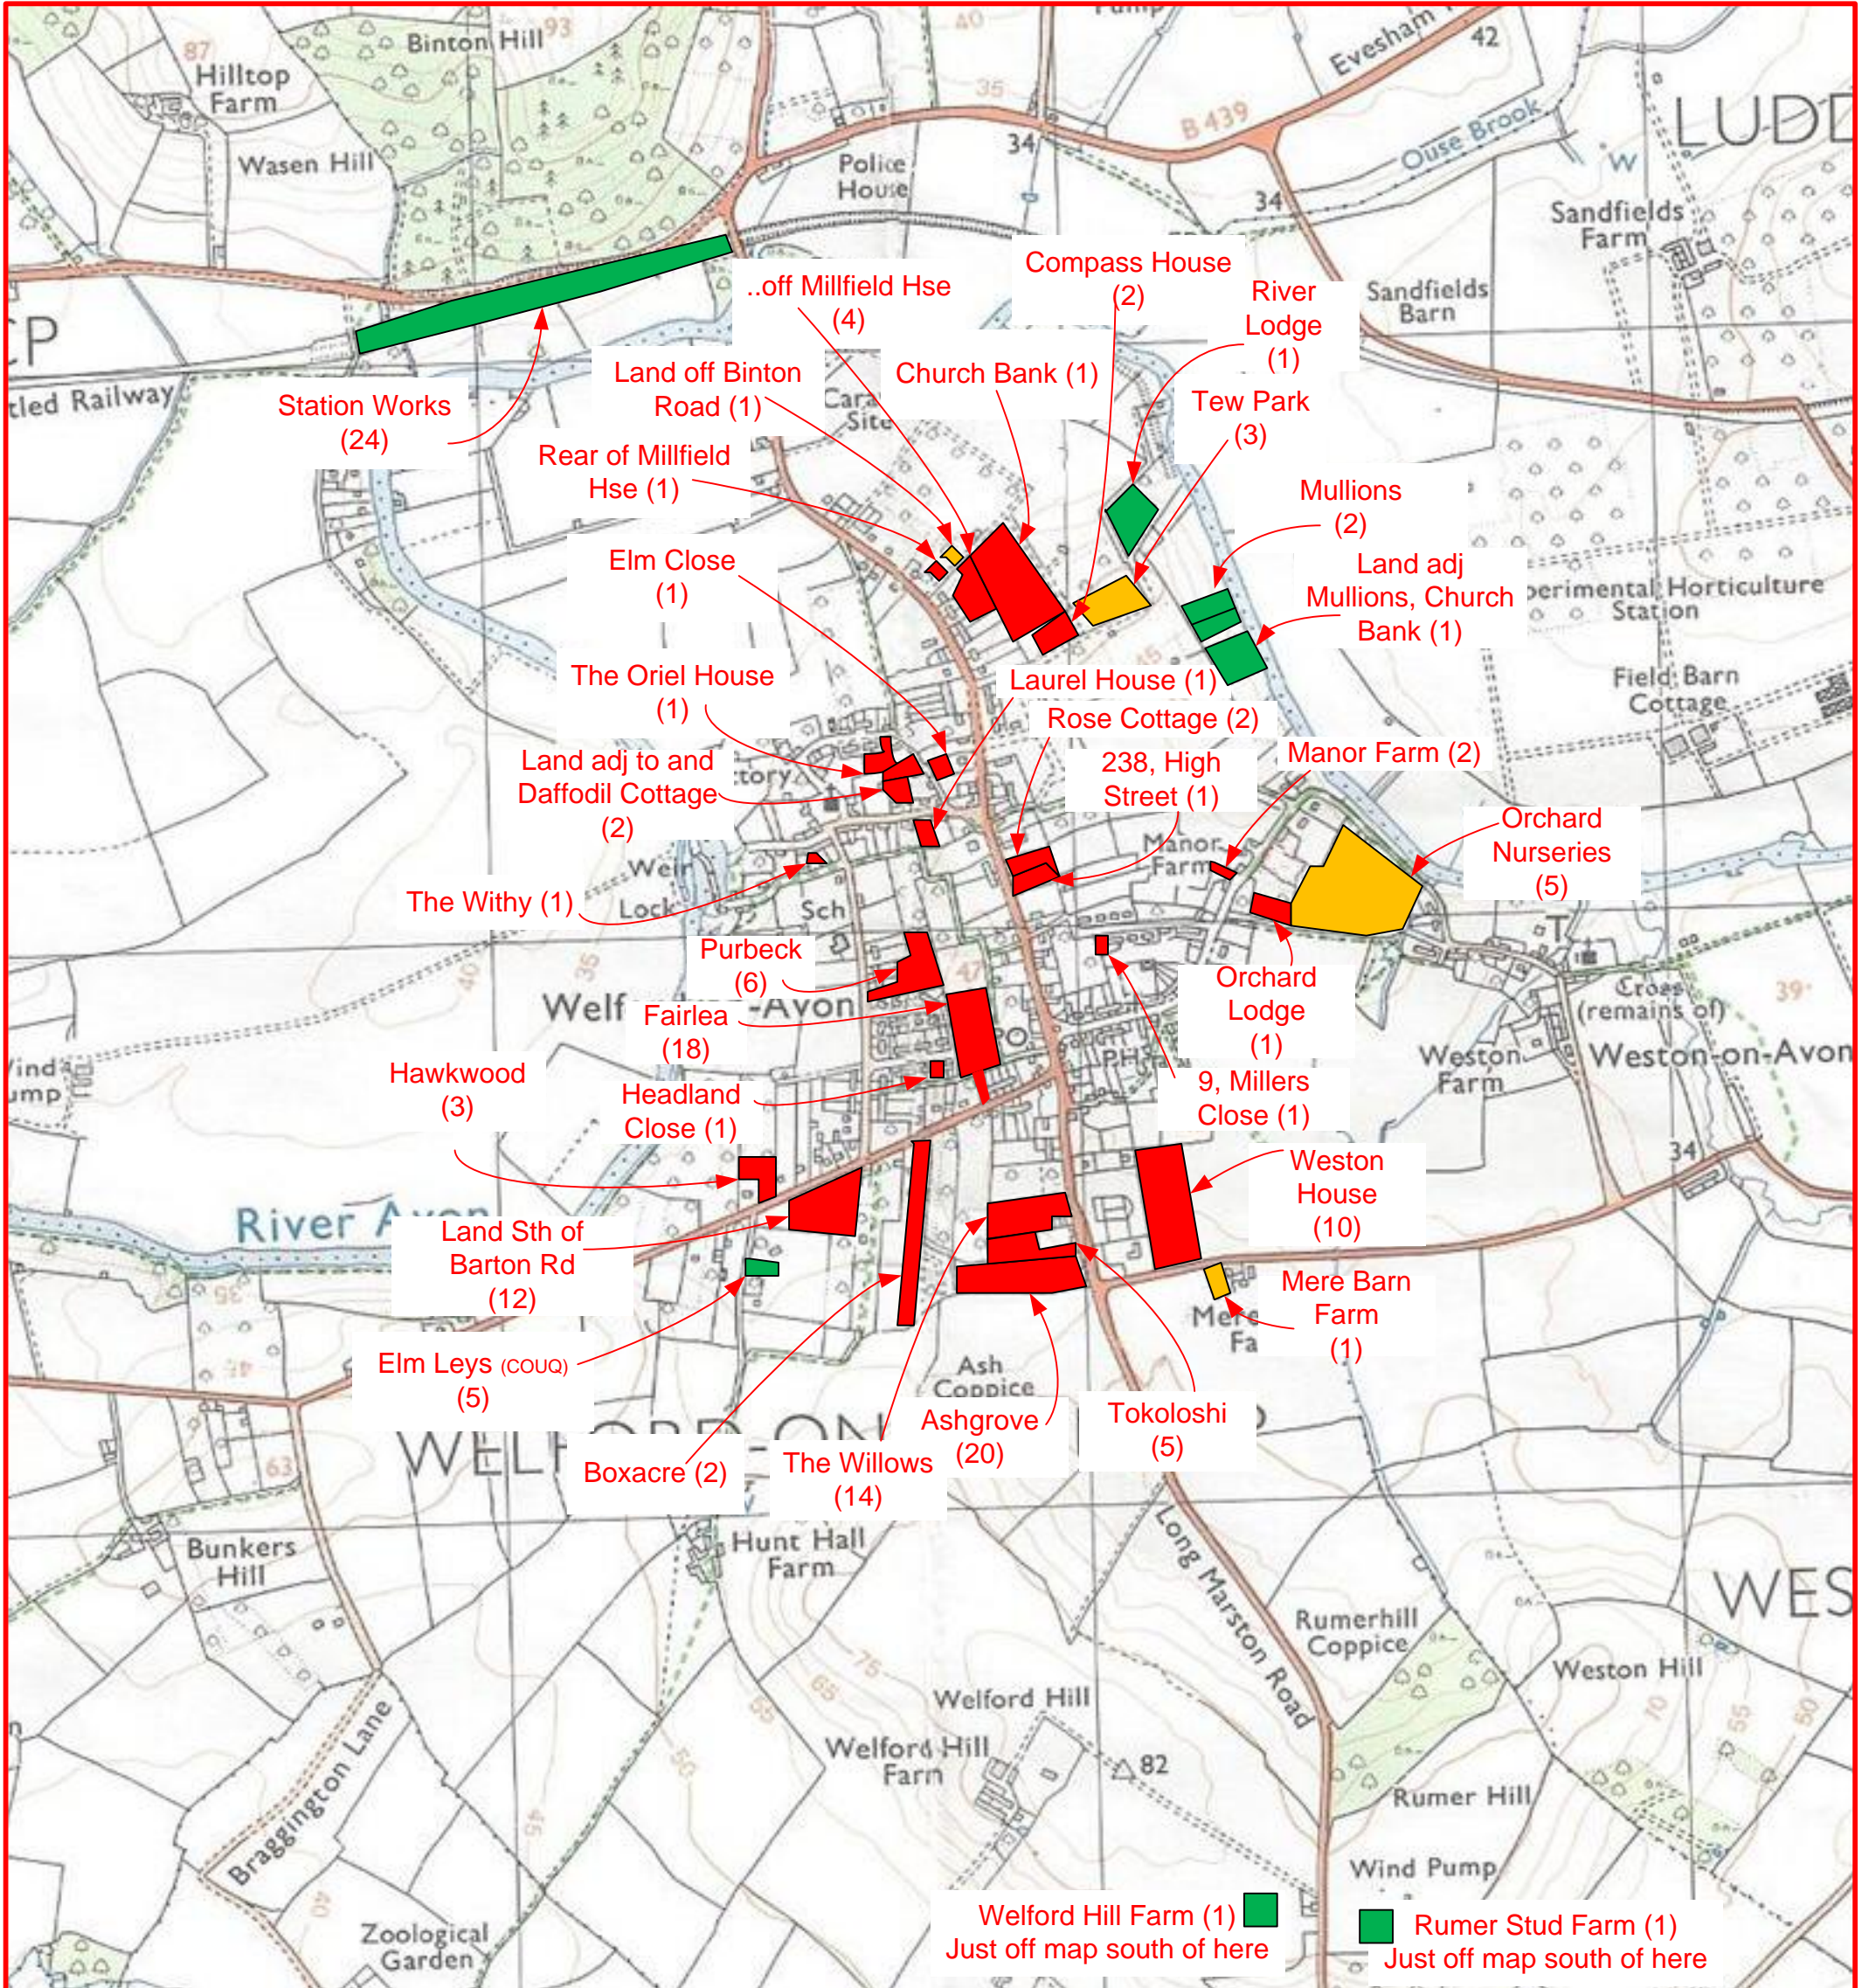

Welford-on-Avon Parish Council Planning applications and development sizes

Planning applications granted within Built up area boundary = 112

Applications next to Built up Area Boundary = 10

Applications outside the Built up Area Boundary = 35 (5 COUQ)

Summary

Inside BUAB	=	112
Adj to BUAB	=	10
Outside BUAB	=	35 (5 COUQ)
Total	=	157